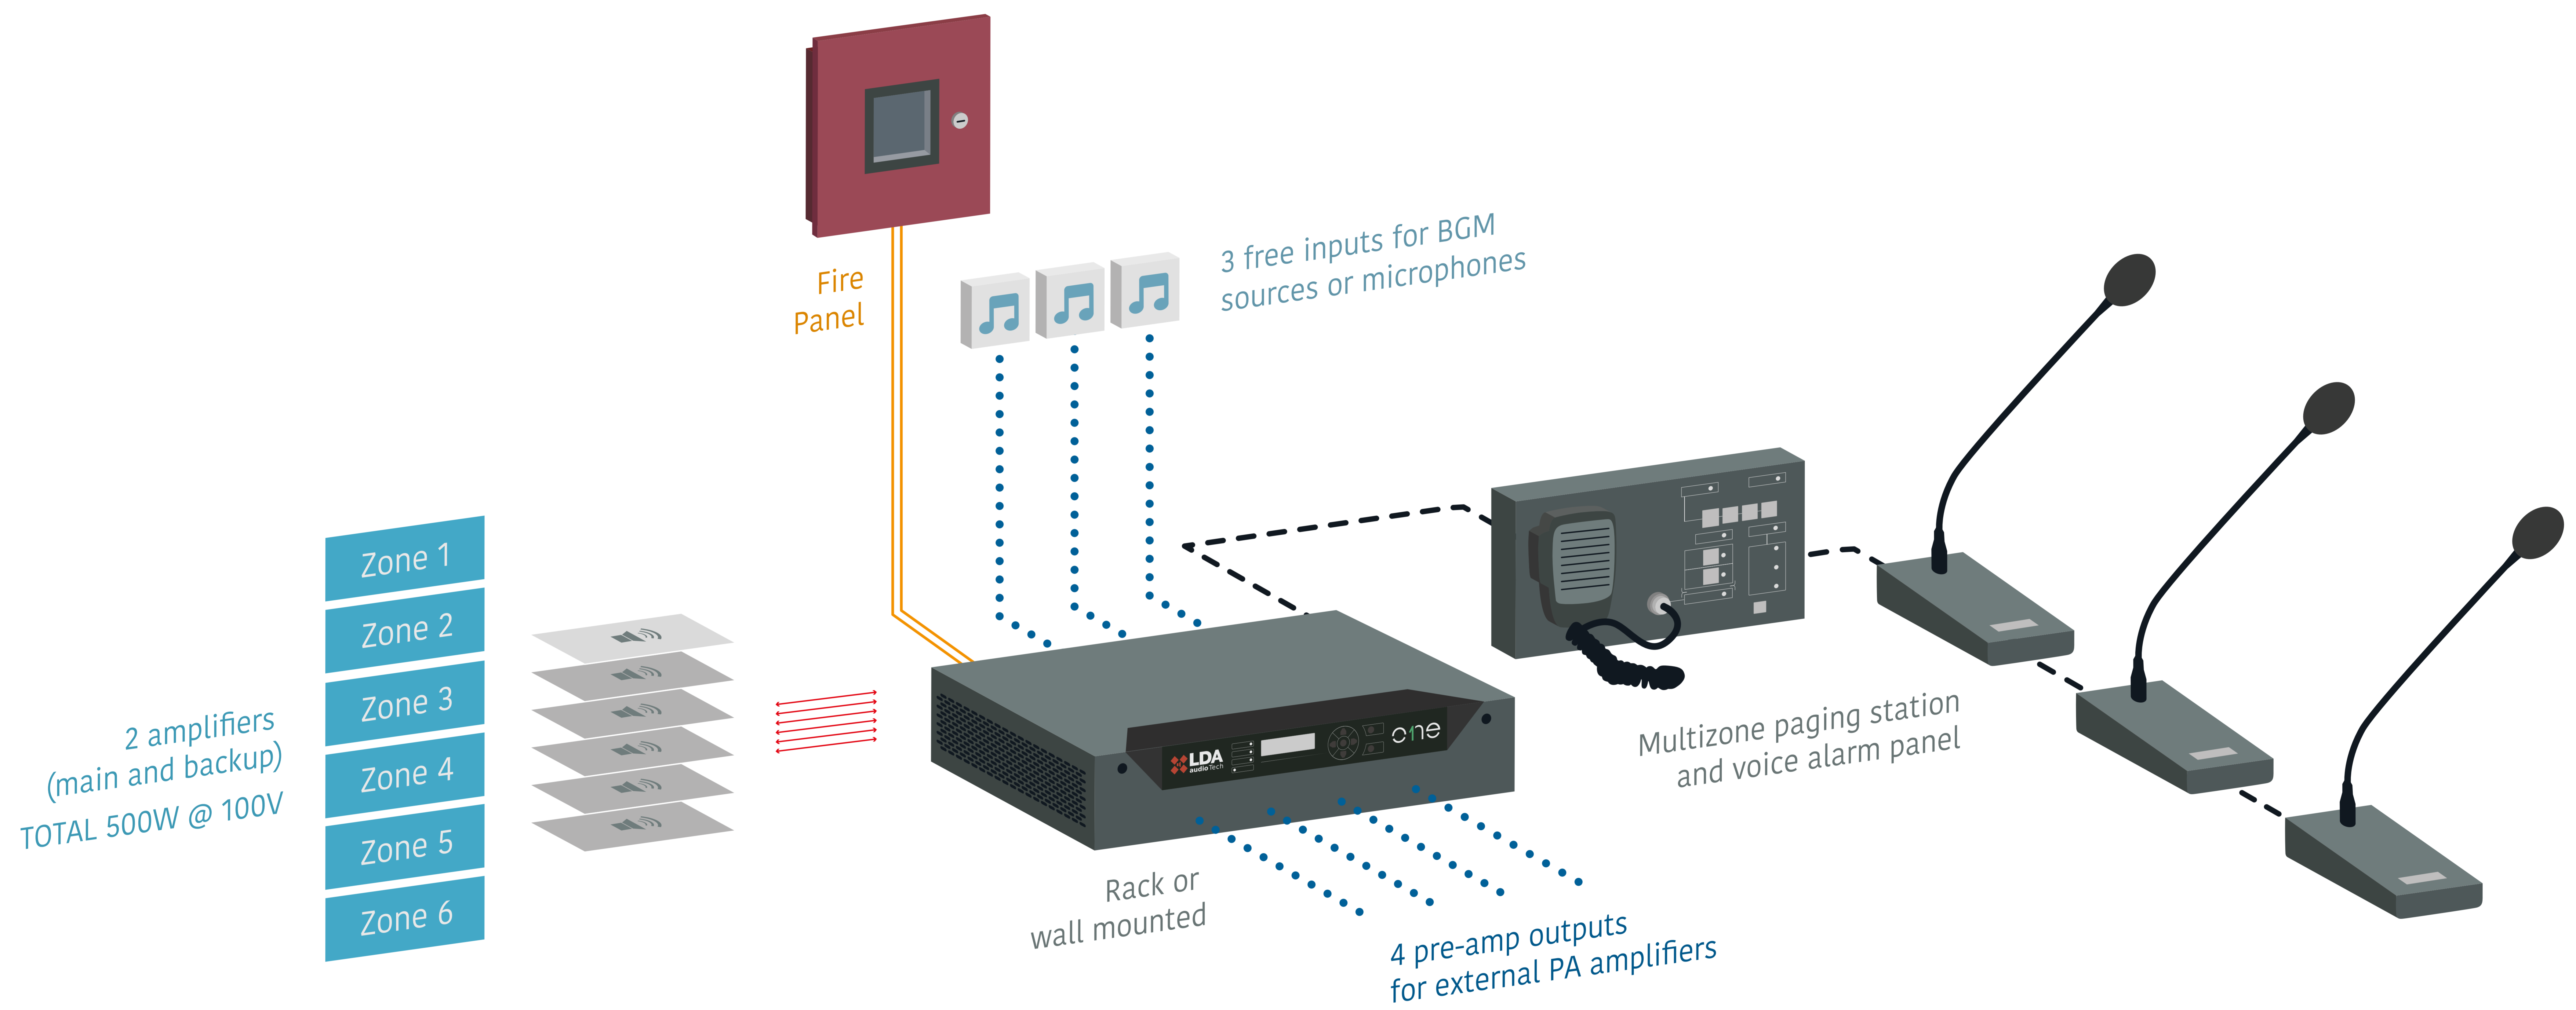

# ONE STAND ALONE UNIT

**EN 54 -16**  
**EN 54 -4**

----- LDA ACSI® paging station bus (UTP cable)	----- Speakers line 100V	..... Analogue audio	===== Fire alarm local zones and Fire alarm general / reset
--	--------------------------	----------------------	---

Connection for up to 10 equipment with double communication link. Up to 60 zones and speaker lines.

# ONE EXPANDABLE SYSTEM

EN 54 -16  
EN 54 -4

----- LDA ACSI® paging station bus (UTP cable)

———— Speakers line 100V

..... Analogue audio

==== Fire alarm local zones and Fire alarm general / reset

Connection for up to 10 equipment with double communication link. Up to 60 zones and speaker lines. EVAC and ALERT local messages + Autonomous emergency power supply for each ONE unit.

🔊 General audio source

🎵 Local audio source (background music)

🎤 Local audio source with priority

📢 General paging stations and voice alarm panel