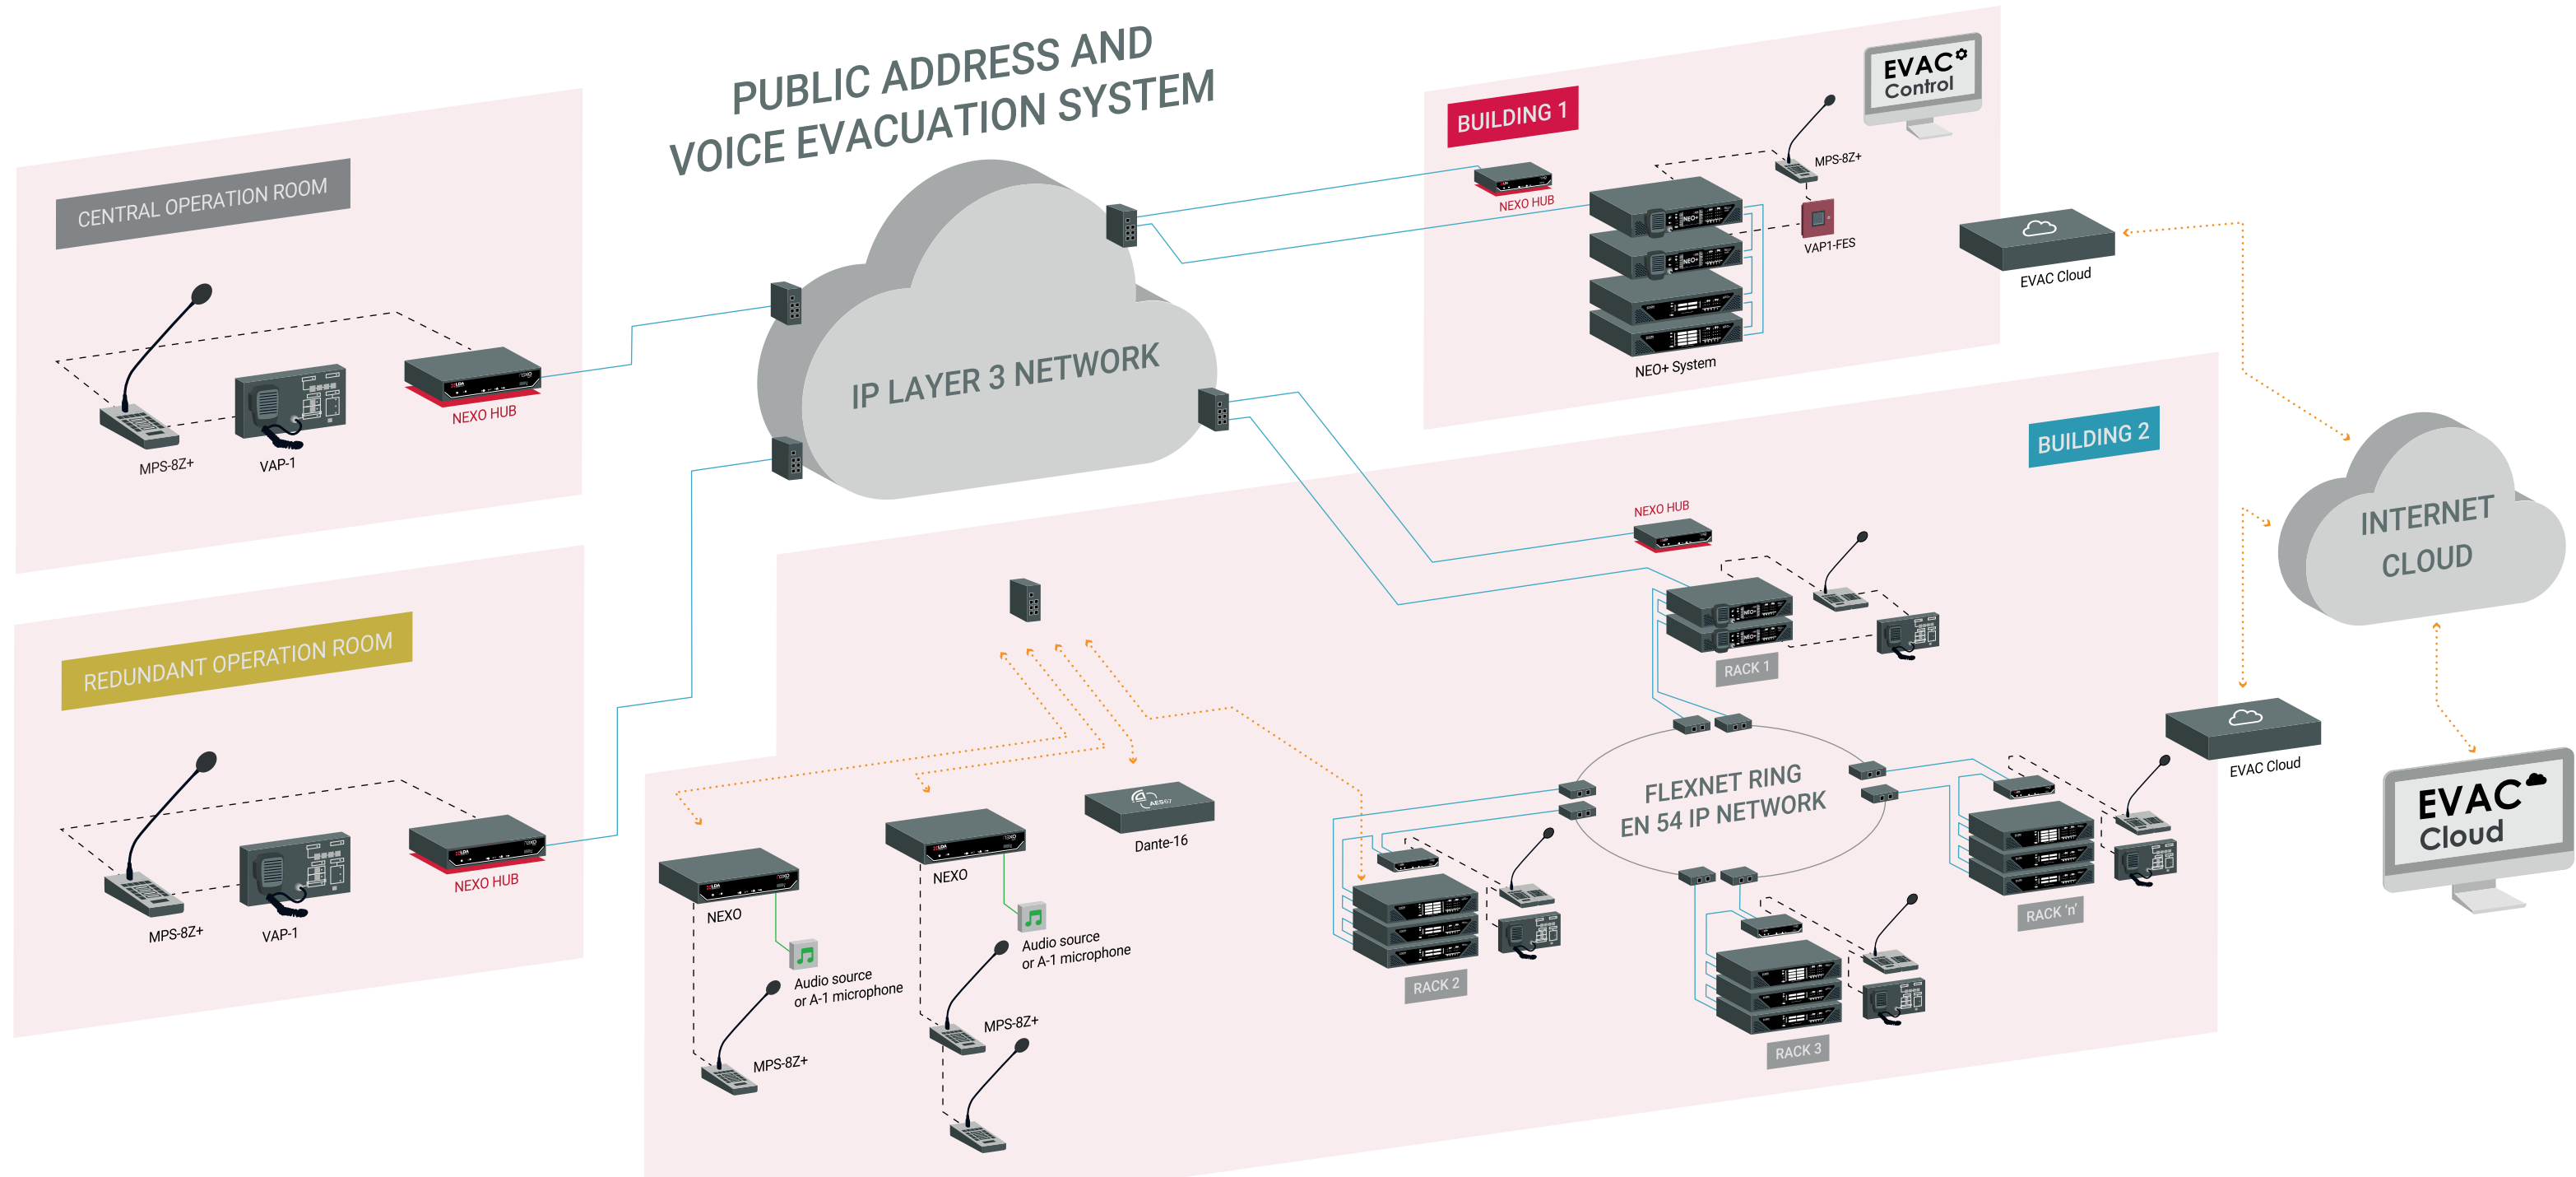

PUBLIC ADDRESS AND VOICE EVACUATION SYSTEM

ACSINet Domain → Group of NEXO and ACSI devices that are natively integrated into a NEO+ system. In this diagram, there is one ACSINet Domain per building.
ACSINet Cluster → Group of NEXO Hub and ACSI equipment forming a multisite structure. This diagram features a total of one ACSINet Cluster.

- - - - - IP protocol
Standard UTP cabling
- IP protocol
Fiber cabling
- - - - - LDA ACSI® bus
Standard UTP cabling
- LDA Flexnet® Protocol
Standard UTP cabling
- Balanced analog audio
Shielded audio cable